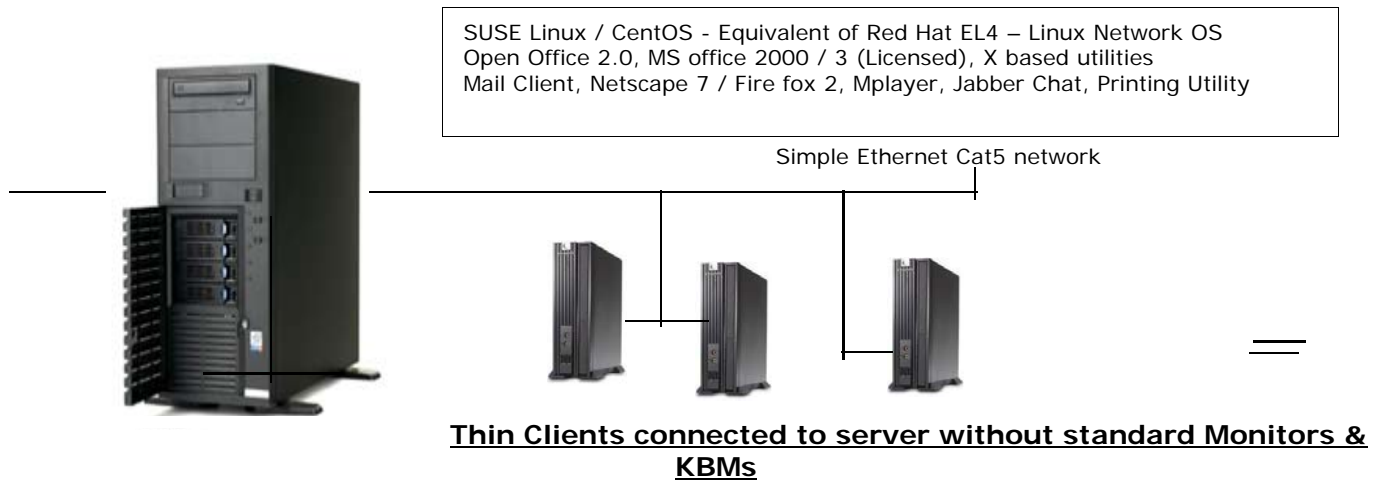

The Windows Applications you need - on Linux Thin Clients

This is most apt for organizations planning expansions and those plan for the future so that they do not go in for the wrong solutions and retrace steps, which could result in loss of time, resources and money.

Cotmac-Proex can study in detail, the customer's current IT infrastructure and help them to build a road map to the future. This will make sure that the customers will have a high availability of IT infrastructure to cater increased demand in computing and also reduce wastage of money.

- Re-engineer your existing business workflow with our custom application solutions.
- Make your business more agile by streamlining current processes and by revamping your legacy Applications.
- We can also make your applications available 24/7 by clustering and load balancing.
- **At the data center level, we can also work with you to integrate and manage enterprise servers with SAN Infrastructure**

Further

In addition to DnsFly - a secured DNS appliance, our consortium with UX-World Inc. based in Hawthorne, New York offers technology-consulting services that draw on our expertise in security consulting, dynamic web building and customized application development on open source products.

Among the strengths that distinguish us from other technology firms are our:

- 20-year track record in technology and project management
- Ability to integrate Open Source with HP-UX, Solaris and other enterprise computing platforms
- Consulting experience at leading New York City financial institutions mastery of High Availability and clustering (EMC, Veritas);
- Proficiency troubleshooting and resolving complex mission-critical problems in multi-tiered environments
- Ability to build and integrate higher-end server platforms such as Solaris, Linux, HP-UX, Oracle, Sybase and SAN
- Understanding of clients' business demands and their need to develop working prototypes on deadline
- Our proven guarantee of network-wide computer security in even the most complex environments.

**Universal connectivity through Diskless Graphic Terminal for
Windows / UNIX / Linux / Novell / Solaris / AS 400 / Citrix platforms**